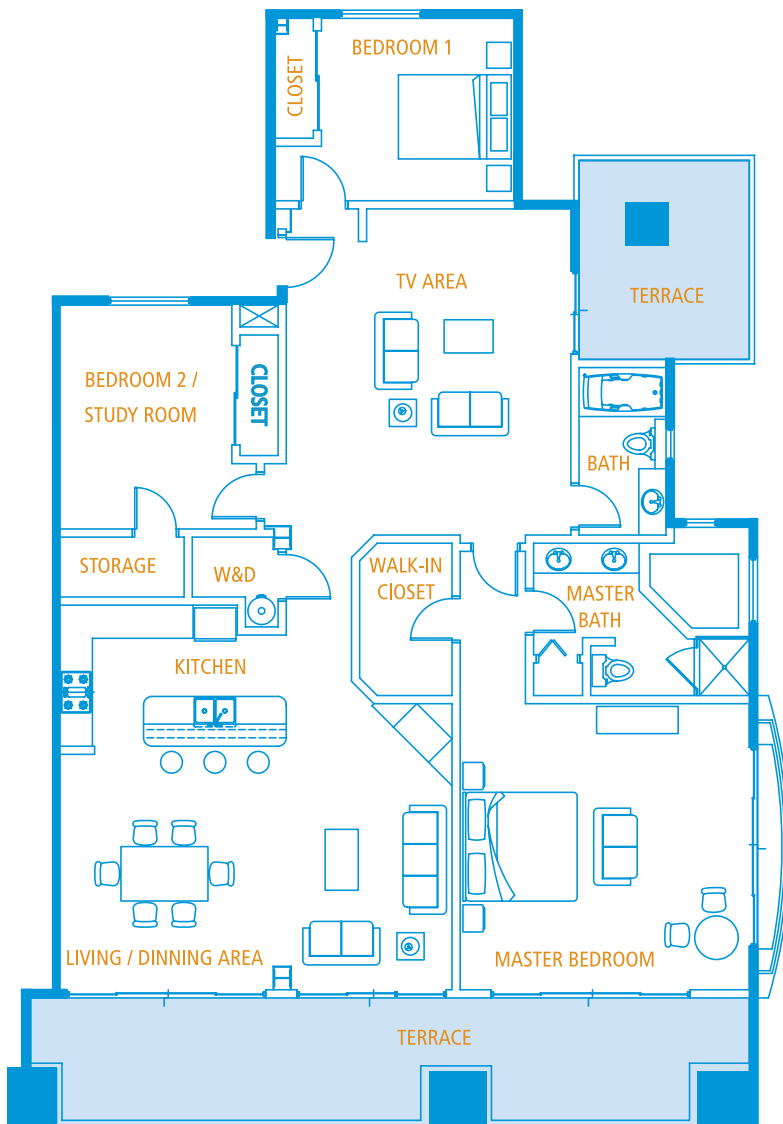

Cozumel

3 Bedroom-Penthouse Floor Plan

Living Space: 1,950 Sq Ft.
Terrace: 474 Sq Ft.
Total: 2,424 Sq Ft.