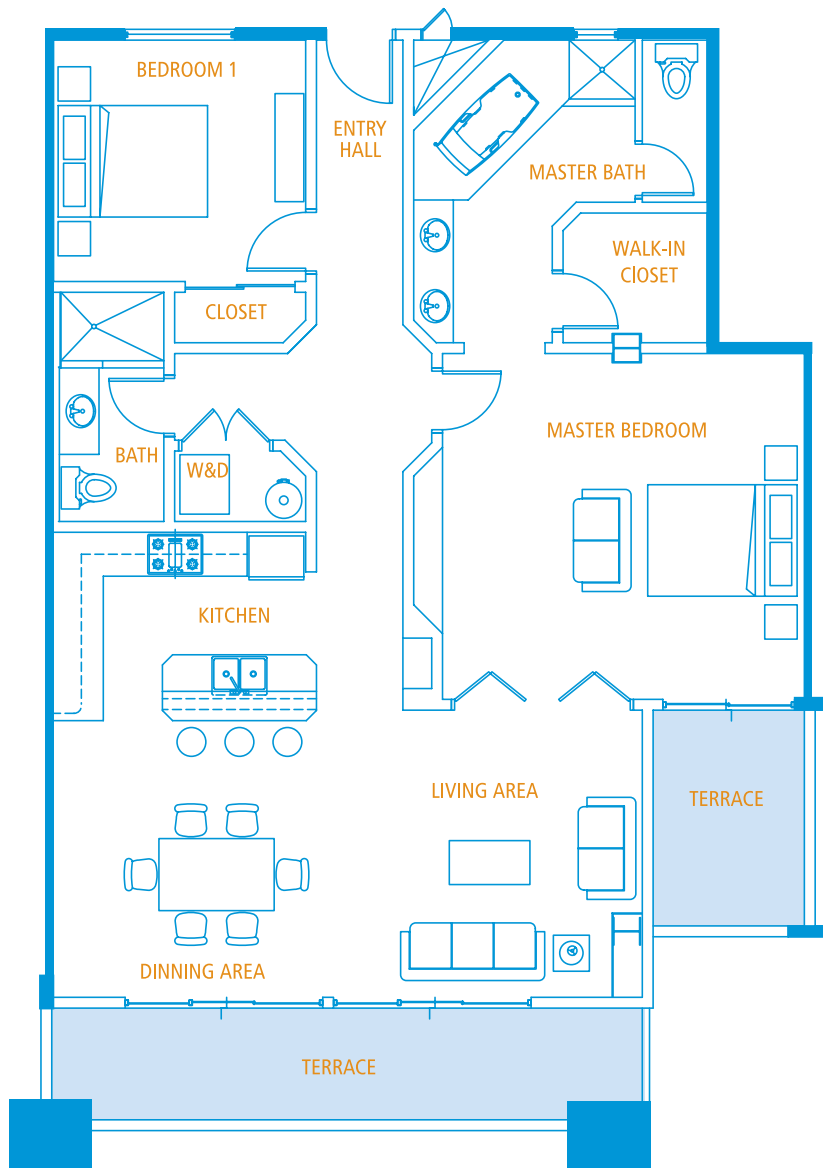

Ixtapa

2 Bedroom Floor Plan

Living Space: 1,370 Sq Ft.
Terrace: 153 Sq Ft.
Total: 1,523 Sq Ft.