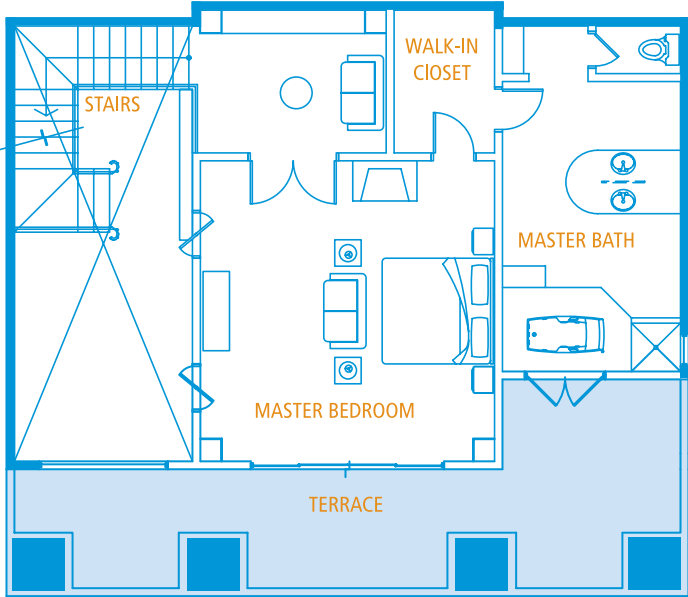

Manzanillo

3 Bedroom-Penthouse Floor Plan

FIRST FLOOR

SECOND FLOOR

Living Space: 2,735 Sq Ft.
Terrace: 686 Sq Ft.
Total: 3,421 Sq Ft.