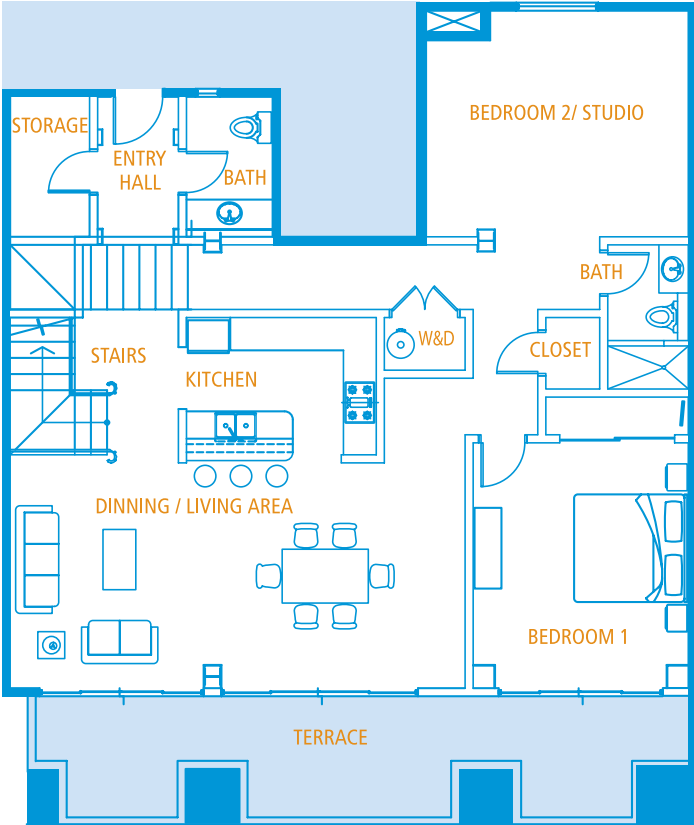

Manzanillo

3 Bedroom-Penthouse Floor Plan

FIRST FLOOR

SECOND FLOOR

Living Space: 2,735 Sq Ft.
Terrace: 686 Sq Ft.
Total: 3,421 Sq Ft.