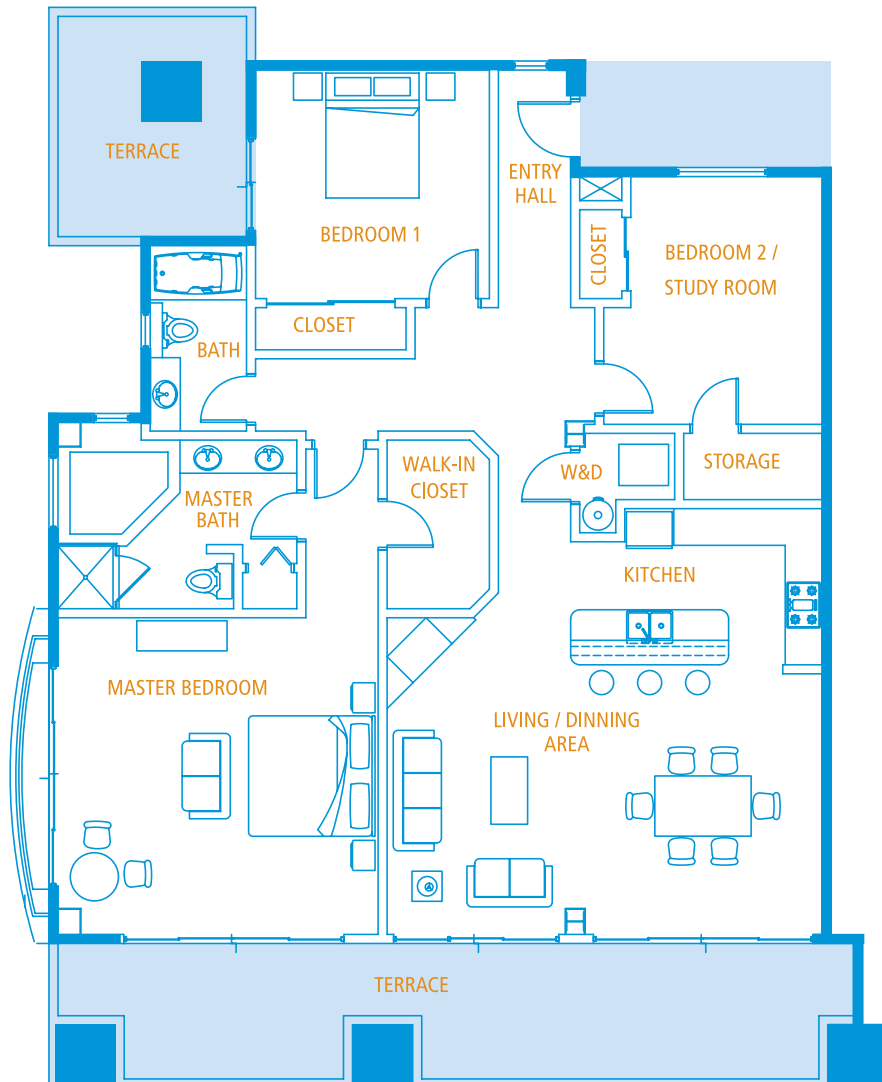

# Mazatlan

## 3 Bedroom-Penthouse Floor Plan

Living Space: 1,777 Sq Ft.  
Terrace: 474 Sq Ft.  
Total: 2,251 Sq Ft.