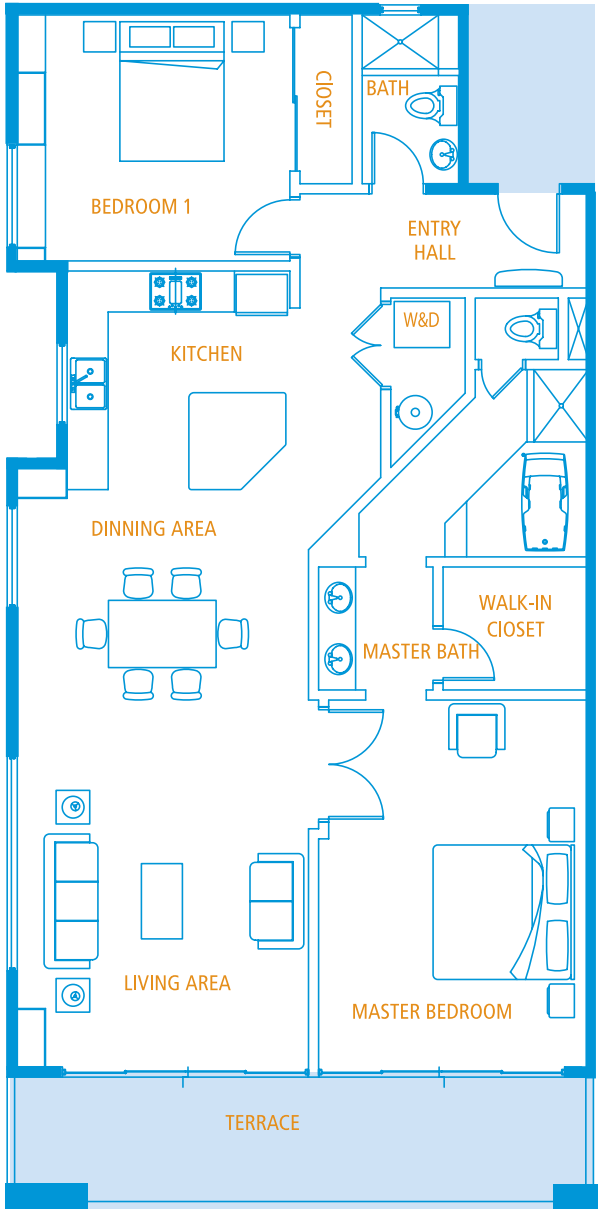

# Vallarta

## 2 Bedroom Floor Plan

Living Space: 1,394 Sq Ft.  
Terrace: 187 Sq Ft.  
Total: 1,581 Sq Ft.